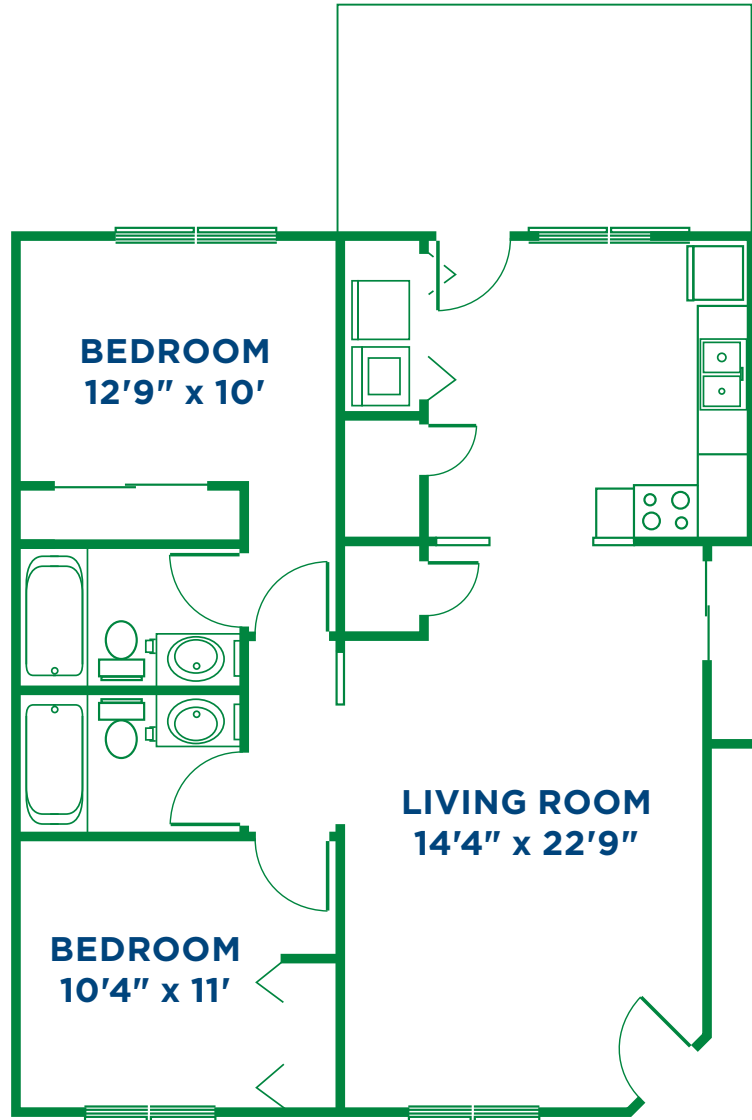

Affordable Family Living

tel 513 831 4009

fax 513 831 4031

TimberCreekAptHomes.com

5400 N. Timber Creek Drive
Milford, Ohio 45150

*Professionally Managed
by Towne Properties*

Two Bedroom Garden
1080 sq ft • 2 ba