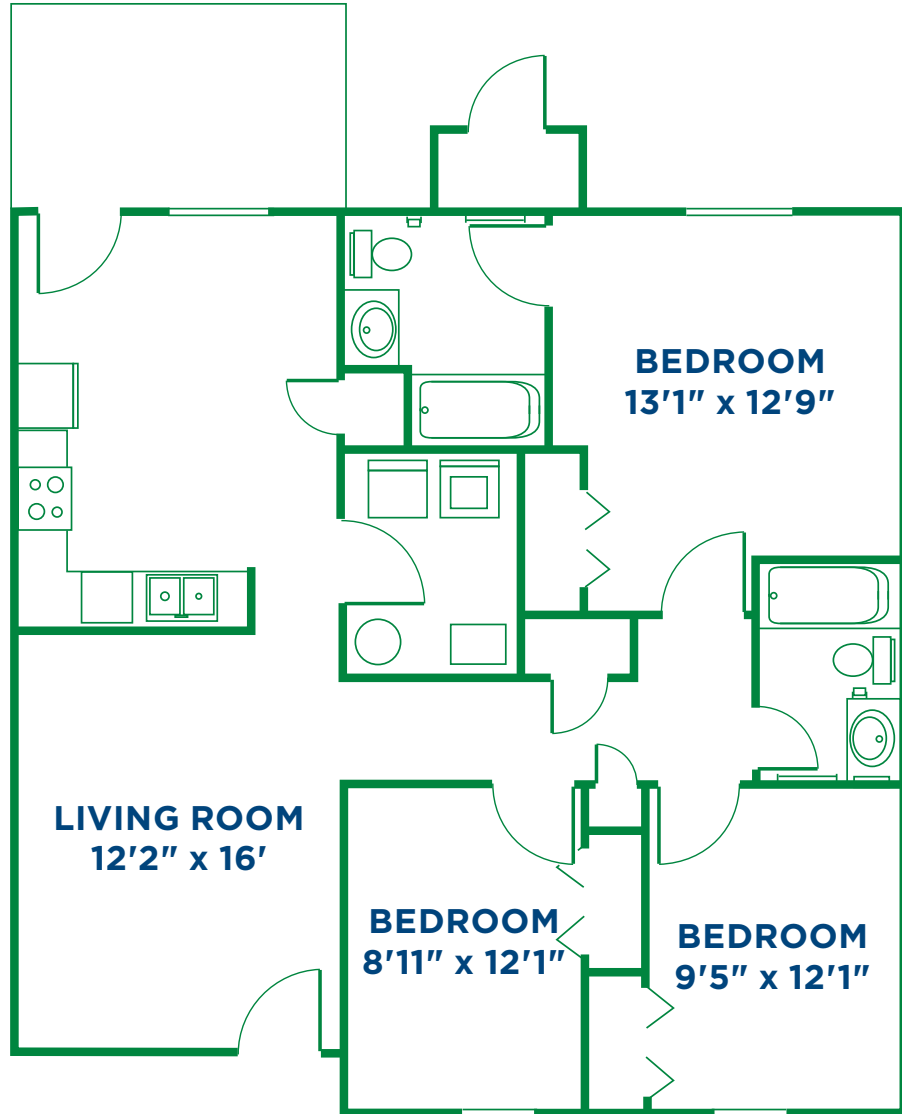

Affordable Family Living

tel 513 831 4009

fax 513 831 4031

TimberCreekAptHomes.com

5400 N. Timber Creek Drive  
Milford, Ohio 45150

*Professionally Managed  
by Towne Properties*

Three Bedroom Ranch  
1250 sq ft • 2 ba