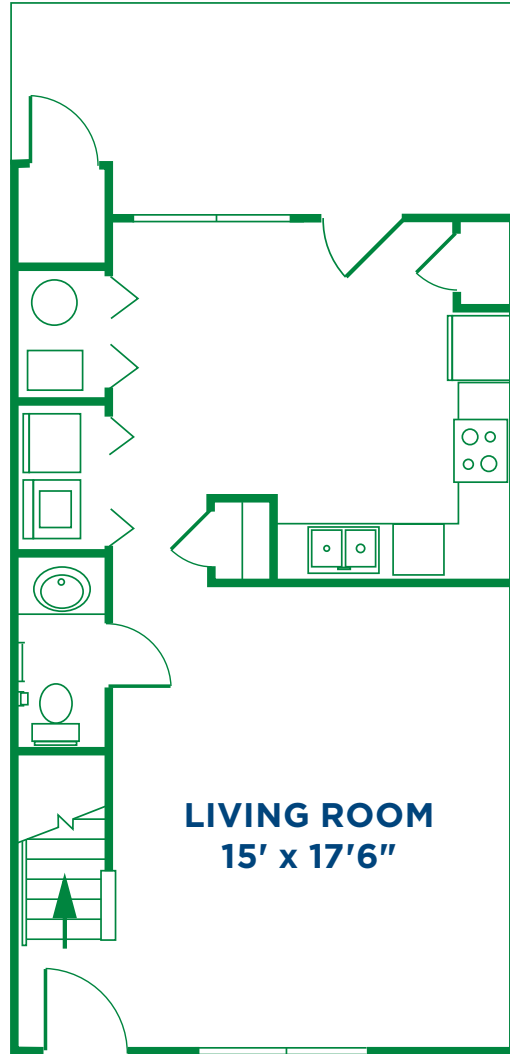

Affordable Family Living

tel 513 831 4009

fax 513 831 4031

TimberCreekAptHomes.com

5400 N. Timber Creek Drive
Milford, Ohio 45150

*Professionally Managed
by Towne Properties*

Three Bedroom Townhome
1160 sq ft • 2½ ba